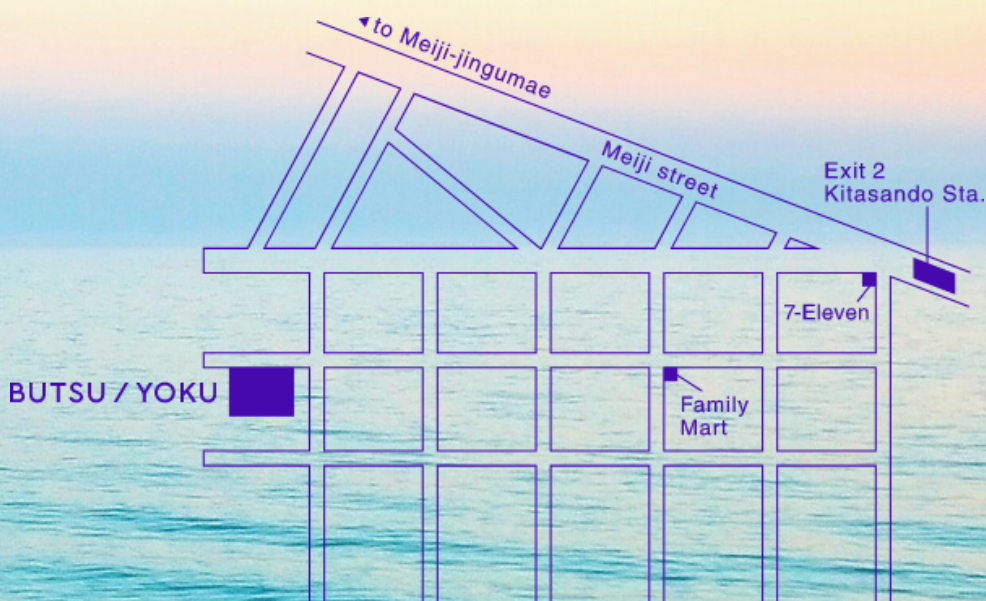

# S/S 2023 YAGI EXHIBITION

8/30'TUE-9/2'FRI  
10:00 OPEN-18:00 CLOSE

KKY Bldg.2F 2-8-8  
Sendagaya Shibuya-ku  
Tokyo 151-0051

# S/S 2023 YAGI EXHIBITION

9/7'WED-9/9'FRI  
10:00 OPEN-18:00 CLOSE

YAGIBLDG.5TH FLOOR  
2-8, 2CHOME  
KYUTAROMACHI, CHUO-KU  
OSAKA 540-8660