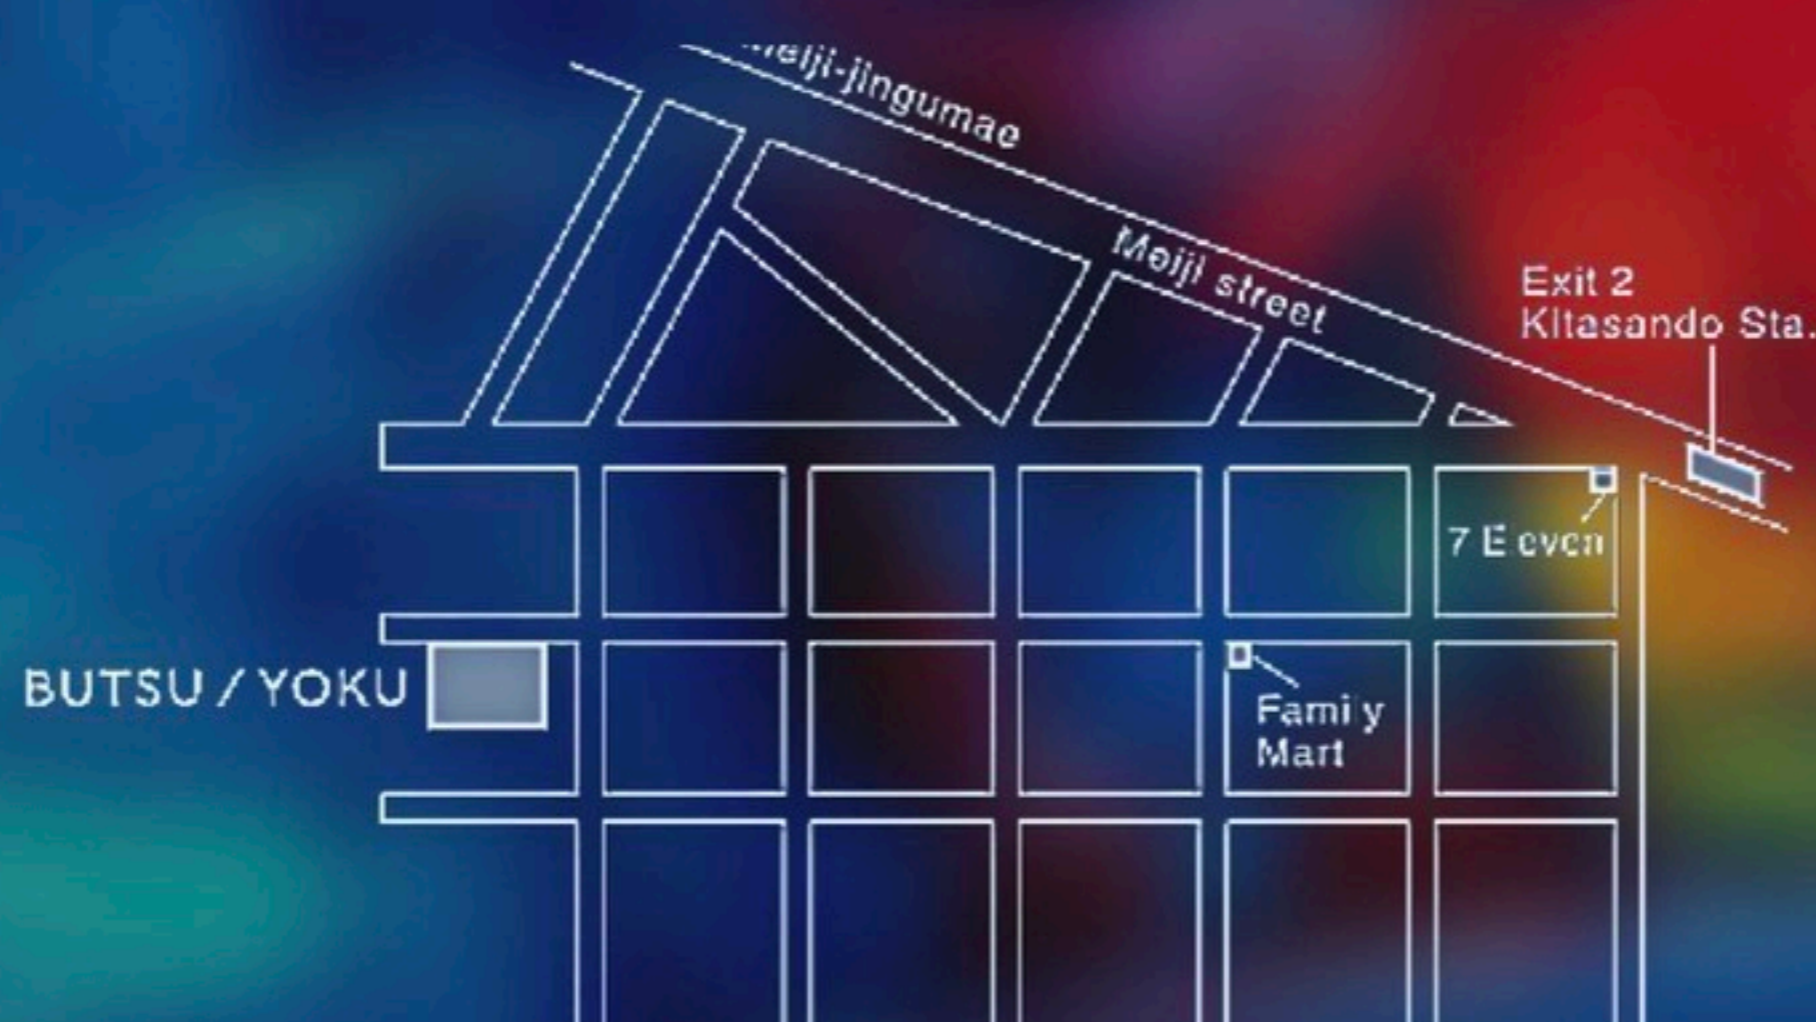

A/W 2022 WOMEN EXHIBITION

1/25'TUE - 1/28'FRI

10:00 OPEN - 18:00 CLOSE

KKY Bldg.2F 2-8-8 Sendagaya
Shibuya-ku
Tokyo 151-0051